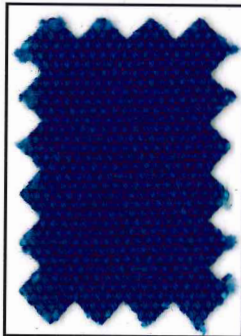

**DYED COTTON NUMBER DUCK**

**HOT PINK**  
#8 ONLY

**RED\***

**BURGUNDY**  
#10 ONLY

**SLICKER YELLOW**  
#8 ONLY

**FOREST**  
#10 ONLY

**HUNTER**  
#8 ONLY

**OLIVE DRAB\***

**DARK BROWN**  
#8 ONLY

**COBALT\***

**NAVY\***

**GRAY**  
#8 ONLY

**BLACK\***

**LINEN**  
NUMBER 10 DUCK

**BRITISH TAN**  
NUMBER 8 DUCK

**PURPLE**  
#8 ONLY