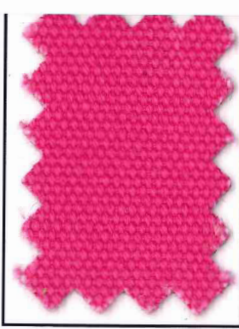

**DYED COTTON NUMBER DUCK**

**HOT PINK**  
#8 ONLY

**RED\***

**BURGUNDY**  
#10 ONLY

**SLICKER YELLOW**  
#8 ONLY

**FOREST**  
#10 ONLY

**HUNTER**  
#8 ONLY

**OLIVE DRAB\***

**DARK BROWN**  
#8 ONLY

**COBALT\***

**NAVY\***

**GRAY**  
#8 ONLY

**BLACK\***

**LINEN**  
NUMBER 10 DUCK

**BRITISH TAN**  
NUMBER 8 DUCK

**PURPLE**  
#8 ONLY

*\* Available in both #8 and #10*