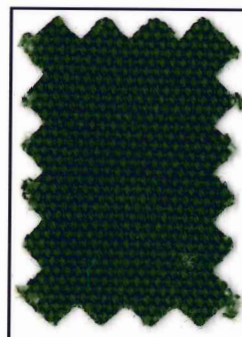

**DYED COTTON NUMBER DUCK**

**HOT PINK**  
#8 ONLY

**RED\***

**BURGUNDY**  
#10 ONLY

**SLICKER YELLOW**  
#8 ONLY

**FOREST**  
#10 ONLY

**HUNTER**  
#8 ONLY

**OLIVE DRAB\***

**DARK BROWN**  
#8 ONLY

**COBALT\***

**NAVY\***

**GRAY**  
#8 ONLY

**BLACK\***

**LINEN**  
NUMBER 10 DUCK

**BRITISH TAN**  
NUMBER 8 DUCK

**PURPLE**  
#8 ONLY