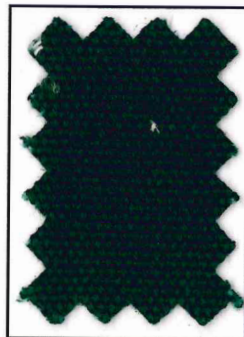

**DYED COTTON NUMBER DUCK**

**HOT PINK**  
#8 ONLY

**RED\***

**BURGUNDY**  
#10 ONLY

**SLICKER YELLOW**  
#8 ONLY

**FOREST**  
#10 ONLY

**HUNTER**  
#8 ONLY

**OLIVE DRAB\***

**DARK BROWN**  
#8 ONLY

**COBALT\***

**NAVY\***

**GRAY**  
#8 ONLY

**BLACK\***

**LINEN**  
NUMBER 10 DUCK

**BRITISH TAN**  
NUMBER 8 DUCK

**PURPLE**  
#8 ONLY