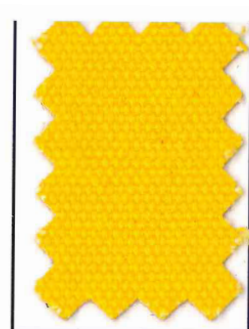

**DYED COTTON NUMBER DUCK**

**HOT PINK**  
#8 ONLY

**RED\***

**BURGUNDY**  
#10 ONLY

**SLICKER YELLOW**  
#8 ONLY

**FOREST**  
#10 ONLY

**HUNTER**  
#8 ONLY

**OLIVE DRAB\***

**DARK BROWN**  
#8 ONLY

**COBALT\***

**NAVY\***

**GRAY**  
#8 ONLY

**BLACK\***

**LINEN**  
NUMBER 10 DUCK

**BRITISH TAN**  
NUMBER 8 DUCK

**PURPLE**  
#8 ONLY