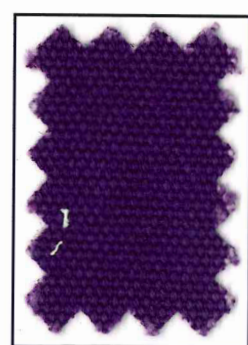

**DYED COTTON NUMBER DUCK**

**HOT PINK**  
#8 ONLY

**RED\***

**BURGUNDY**  
#10 ONLY

**SLICKER YELLOW**  
#8 ONLY

**FOREST**  
#10 ONLY

**HUNTER**  
#8 ONLY

**OLIVE DRAB\***

**DARK BROWN**  
#8 ONLY

**COBALT\***

**NAVY\***

**GRAY**  
#8 ONLY

**BLACK\***

**LINEN**  
NUMBER 10 DUCK

**BRITISH TAN**  
NUMBER 8 DUCK

**PURPLE**  
#8 ONLY

*\* Available in both #8 and #10*