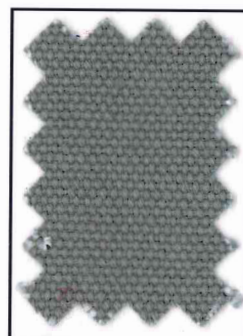

**DYED COTTON NUMBER DUCK**

**HOT PINK**  
#8 ONLY

**RED\***

**BURGUNDY**  
#10 ONLY

**SLICKER YELLOW**  
#8 ONLY

**FOREST**  
#10 ONLY

**HUNTER**  
#8 ONLY

**OLIVE DRAB\***

**DARK BROWN**  
#8 ONLY

**COBALT\***

**NAVY\***

**GRAY**  
#8 ONLY

**BLACK\***

**LINEN**  
NUMBER 10 DUCK

**BRITISH TAN**  
NUMBER 8 DUCK

**PURPLE**  
#8 ONLY